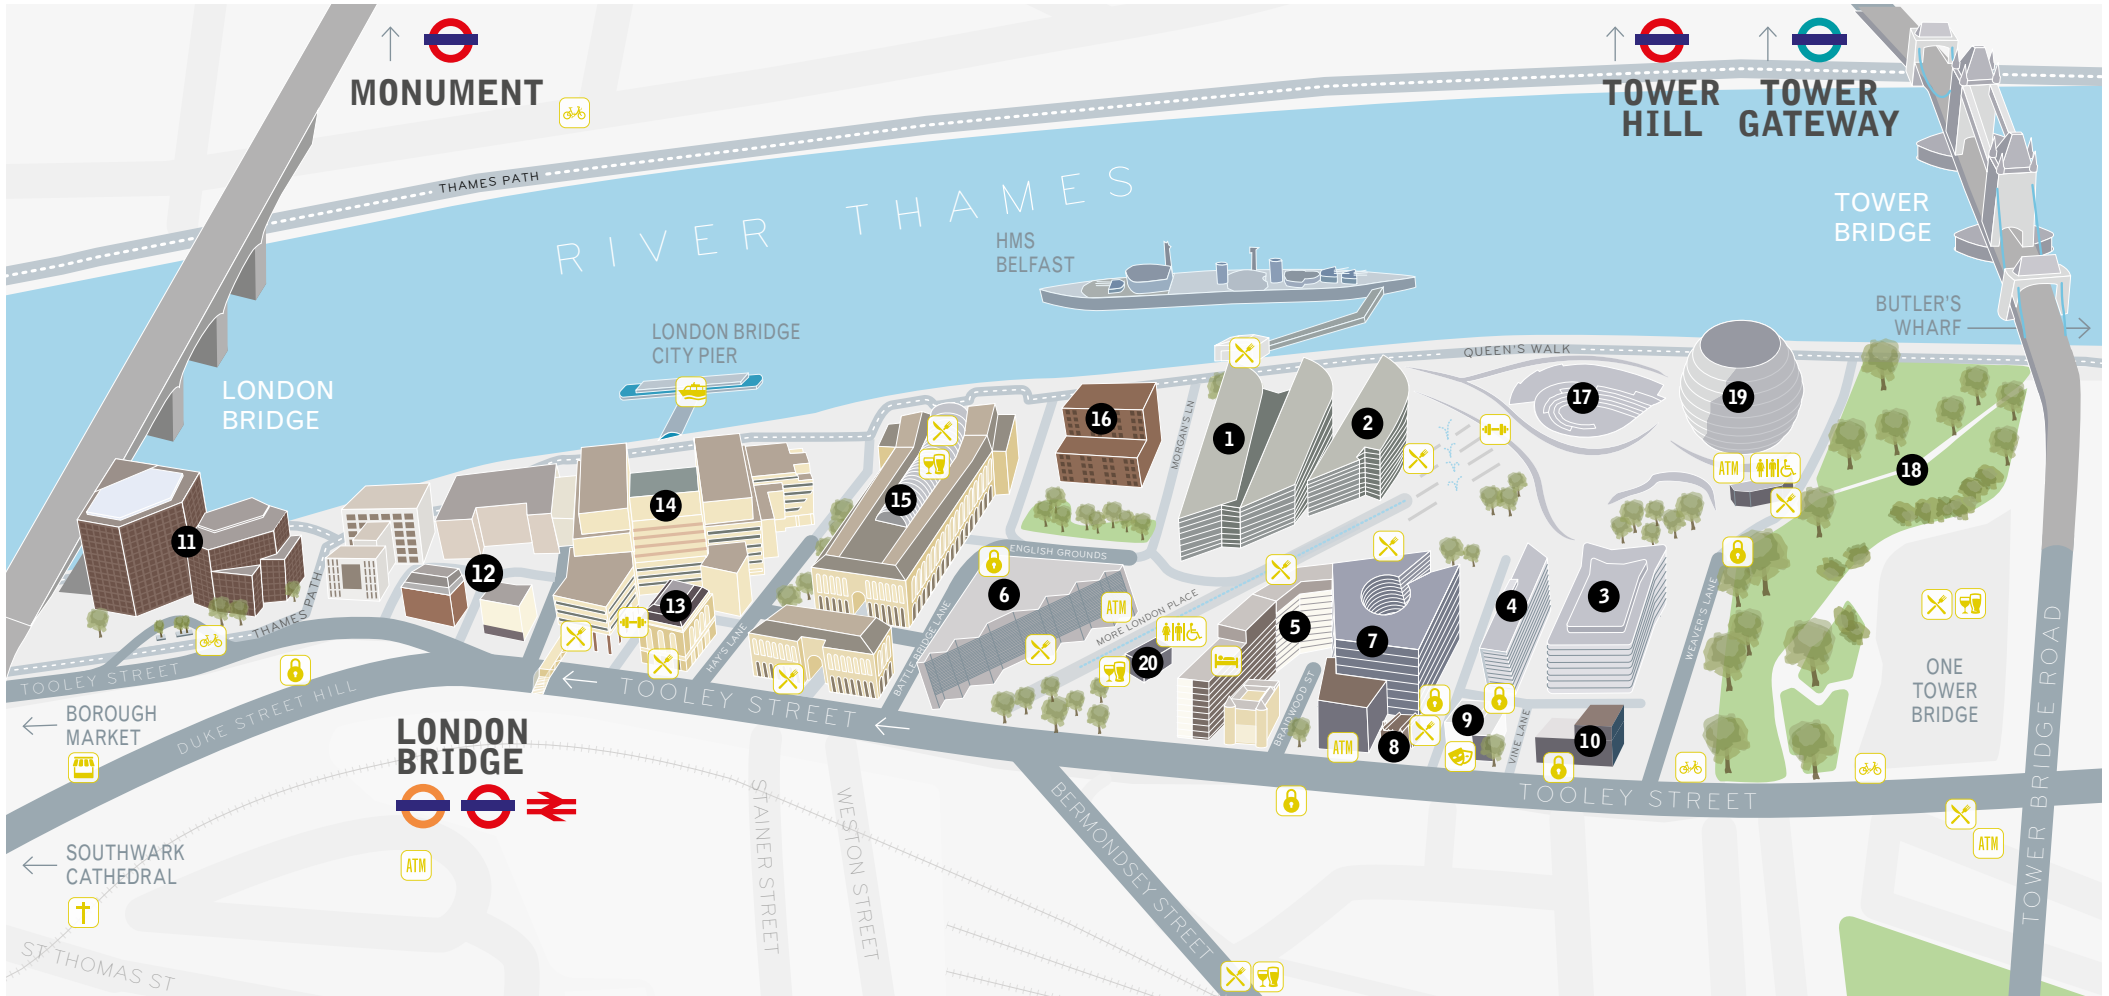

# LONDON BRIDGE CITY

## LONDON BRIDGE CITY

- |                           |                              |                           |                          |                        |
|---------------------------|------------------------------|---------------------------|--------------------------|------------------------|
| 1 More London Place       | 5 Hilton London Tower Bridge | 9 Unicorn Theatre         | 13 47-49 Tooley Street   | 17 The Scoop           |
| 2 2 More London Riverside | 6 6 More London Place        | 10 10 More London         | 14 Cottons Centre        | 18 Potters Fields Park |
| 3 3 More London Riverside | 7 7 More London Riverside    | 11 No. 1 London Bridge    | 15 Hay's Galleria        | 19 City Hall           |
| 4 4 More London Riverside | 8 8 More London              | 12 London Bridge Hospital | 16 Southwark Crown Court | 20 More Bar            |

## AMENITIES

- |                |                   |
|----------------|-------------------|
| ATM CASH POINT | SANTANDER BIKES   |
| MARKETS        | CATHEDRAL         |
| BARS           | RESTAURANTS/CAFÉS |
| FERRY          | BIKE LOCK AREAS   |
| TOILETS        | HOTEL             |
| THEATRE        | HEALTH CLUB/GYM   |